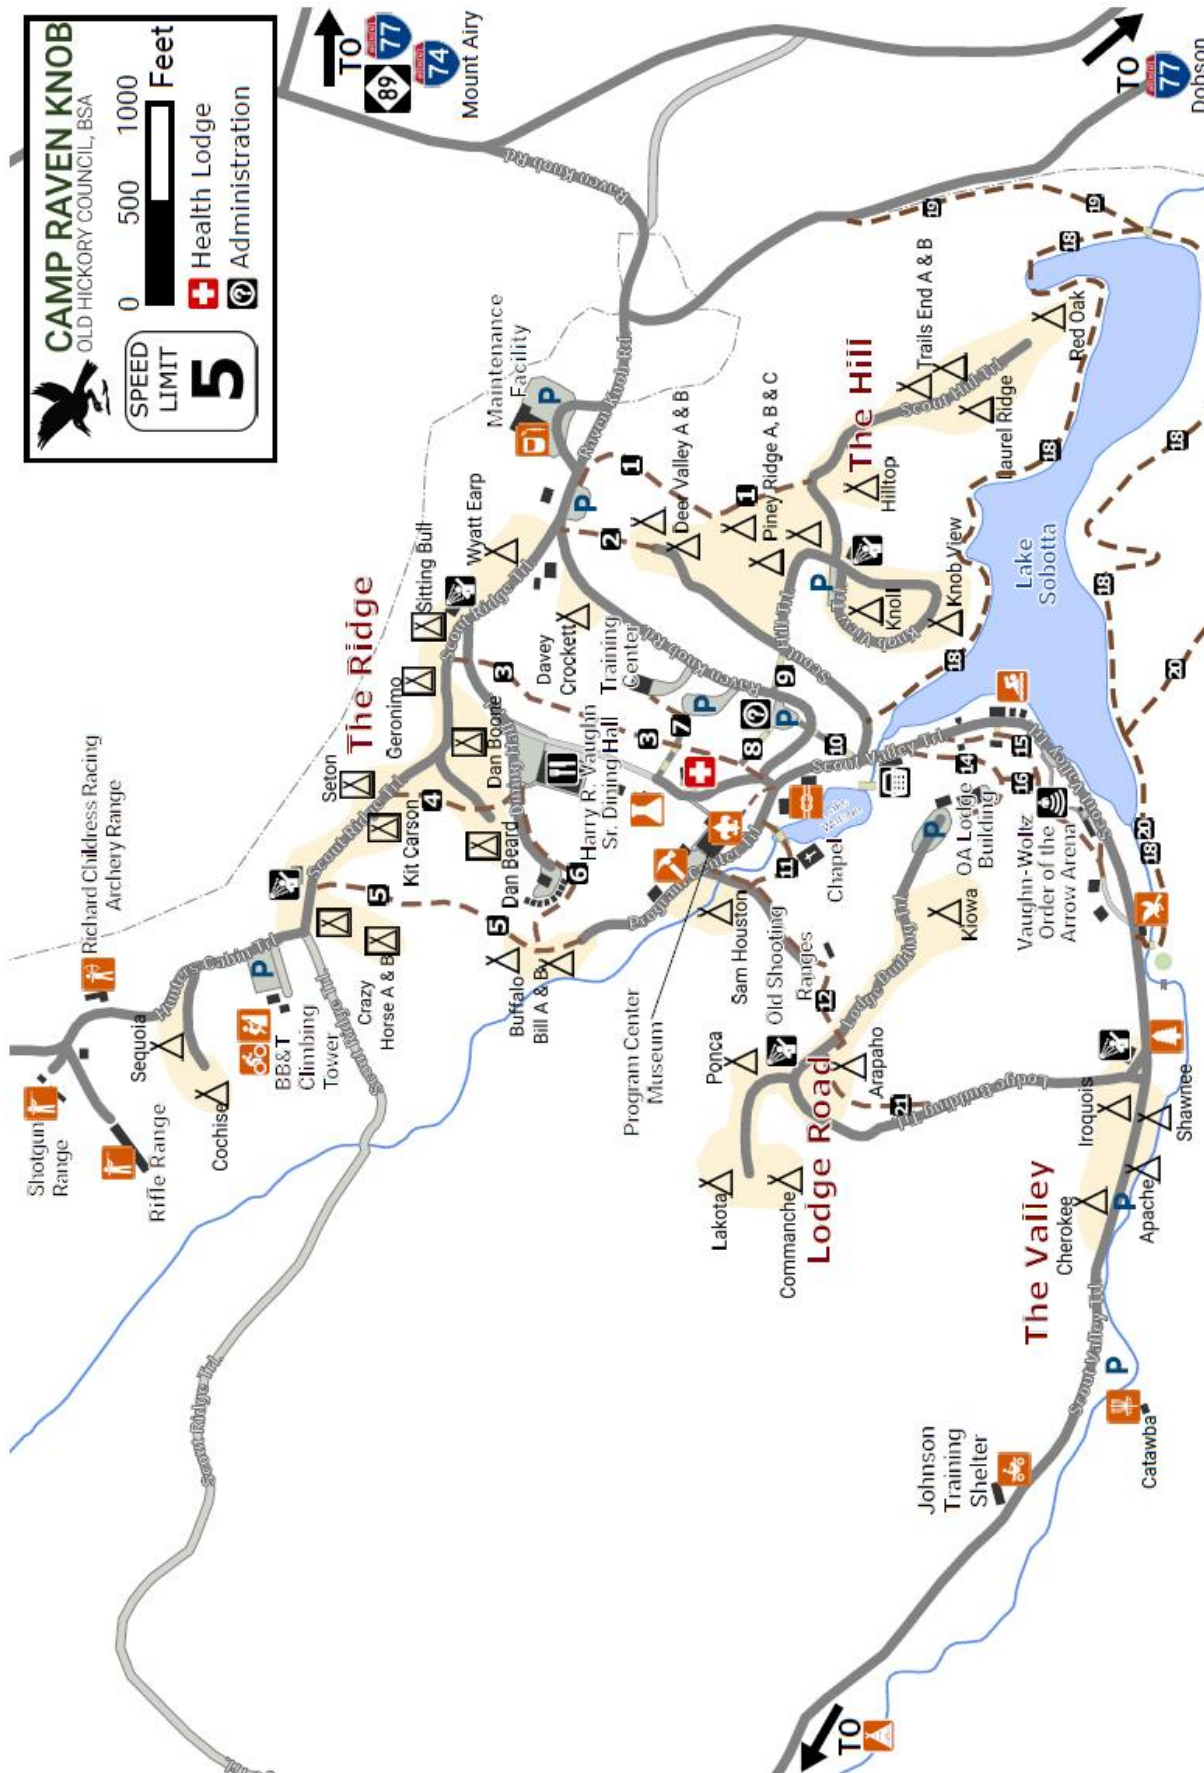

**CAMP RAVEN KNOB**  
OLD HICKORY COUNCIL, BSA

**SPEED LIMIT 5**

0 500 1000 Feet

 Health Lodge  
 Administration

- Program Areas**
-  Aquatics
  -  Climbing
  -  Archery
  -  ATV
  -  Mountain Biking
  -  Disc Golf
  -  Handicrafts
  -  Raven Scouts
  -  Rifle/ Shotgun
  -  Scoutcraft
  -  Nature
  -  Technology
  -  Trail to Eagle
  -  Welding